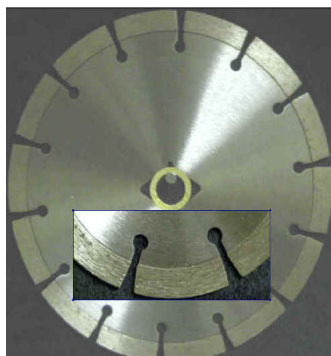

??

10" Premium Cured Concrete Diamond Blade

"The Trooper" Cured Concrete Blades.

Rating: Not Rated Yet

Price:

Sales price: \$69.90

[Ask a question about this product](#)

Description

This blade is specifically designed for concrete pavers & concrete block. This blade is Laser welded with a double reinforced core to prevent warping; this blade will impress none the less & also handles cured concrete with reinforcement such as rebar, or wire mesh.

Specs - 10" X .110 X 10MM X DM7/8-5/8 Arbor.

Reviews

There are yet no reviews for this product.