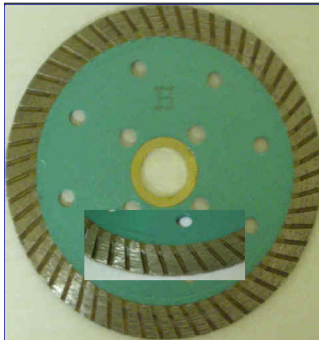

??

4.5" Supreme Turbo Granite Flush Mount Blade

"XH" Supreme Flush-Mount Granite Blades.

Rating: Not Rated Yet

Price:

Sales price: \$24.90

[Ask a question about this product](#)

Description

This 4.5" Flush Mount Granite blade has won us praise from many of granite fabricators who demand clean cuts & blades that will not chip their materials. Bring in the Zipper FM Granite Blade which is designed with a zipper tooth segment that provides aggressive cuts while maintaining the cleanest, chip free cuts in the business. This blade also features cooling holes so your blades will not warp. 4 Counter-Sunk holes allow for flush cuts.

This 4.5" blade is .070 thick, & has a 7/8 - 5/8 Arbor with the flush mount holes & a 10MM Rim.

Reviews

There are yet no reviews for this product.